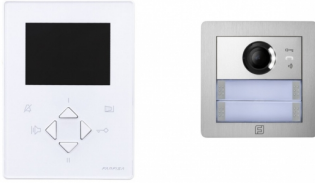

ZH1252ABW

OUT OF PRODUCTION

Videokit Alba - ZHeroS ZH1252ABW

One-way colour videokit ready and complete for the installation. Duo Easy technology. Composed by ZHeroS ZH1252W monitor, outdoor panel Alba serie CV2124AB with 1 call button together with 2221MQ power supply. Out of production.

MAIN CHARACTERISTICS

colour: **white monitor**

hand-free: **yes**

display: **4"**

FUNCTIONS

TECHNICAL FEATURES

DIMENSIONS