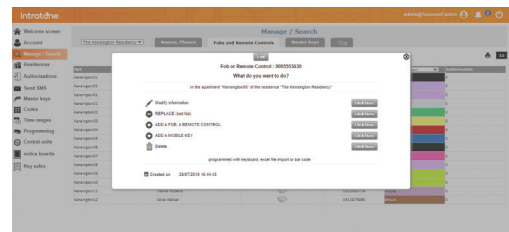

2

REGISTER YOUR PRODUCTS ON YOUR ACCOUNT

3

4

EASILY UPDATE RESIDENT DETAILS AND ACCESS RIGHTS, AND (DE)ACTIVATE KEY FOBS

CONFIGURE UNIQUE ACCESS PERMISSION FOR ALL RESIDENTS AND USERS - ASSIGN KEY FOBS, TRANSMITTERS, CODES, ETC