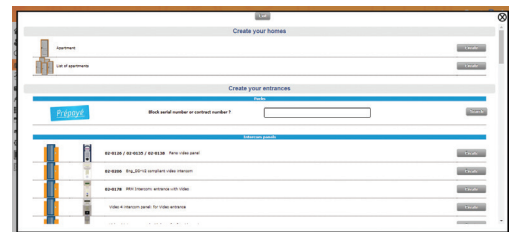

2

REGISTER YOUR PRODUCTS ON YOUR ACCOUNT

3