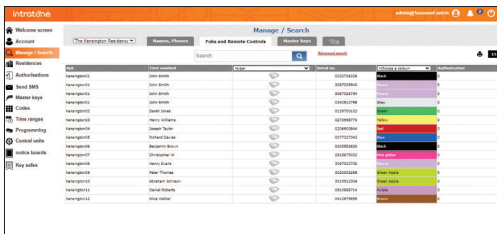

INTRATONE.INFO

One site to manage all of your Intratone products

PRODUCT ADVANTAGES

- ✿ Easy set up, with no software to install
- ✿ Email alerts are sent directly to registered contacts
- ✿ It is cloud-based, so you can access it any time, any where

Intratone's free and secure management portal. Intratone.info gives full visibility over who has access to your property and when. Through the portal you can manage all of your properties, products, access points and users.

With unlimited free updates, you can easily make remote, real-time updates to:

- -Resident details
- -Activating/deactivating new key fobs
- -Granting remote access for contractors

HOW DOES IT WORK?

1

CREATE YOUR ACCOUNT

2

REGISTER YOUR PRODUCTS ON YOUR ACCOUNT

3

4

EASILY UPDATE RESIDENT DETAILS AND ACCESS RIGHTS, AND (DE)ACTIVATE KEY FOBS

CONFIGURE UNIQUE ACCESS PERMISSION FOR ALL RESIDENTS AND USERS - ASSIGN KEY FOBS, TRANSMITTERS, CODES, ETC