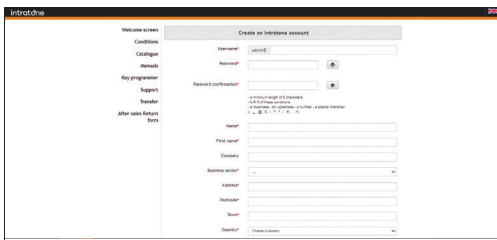

Intratone's free and secure management portal. Intratone.info gives full visibility over who has access to your property and when. Through the portal you can manage all of your properties, products, access points and users.

With unlimited free updates, you can easily make remote, real-time updates to:

- Resident details
- Activating/deactivating new key fobs
- Granting remote access for contractors

HOW DOES IT WORK?

1

CREATE YOUR ACCOUNT